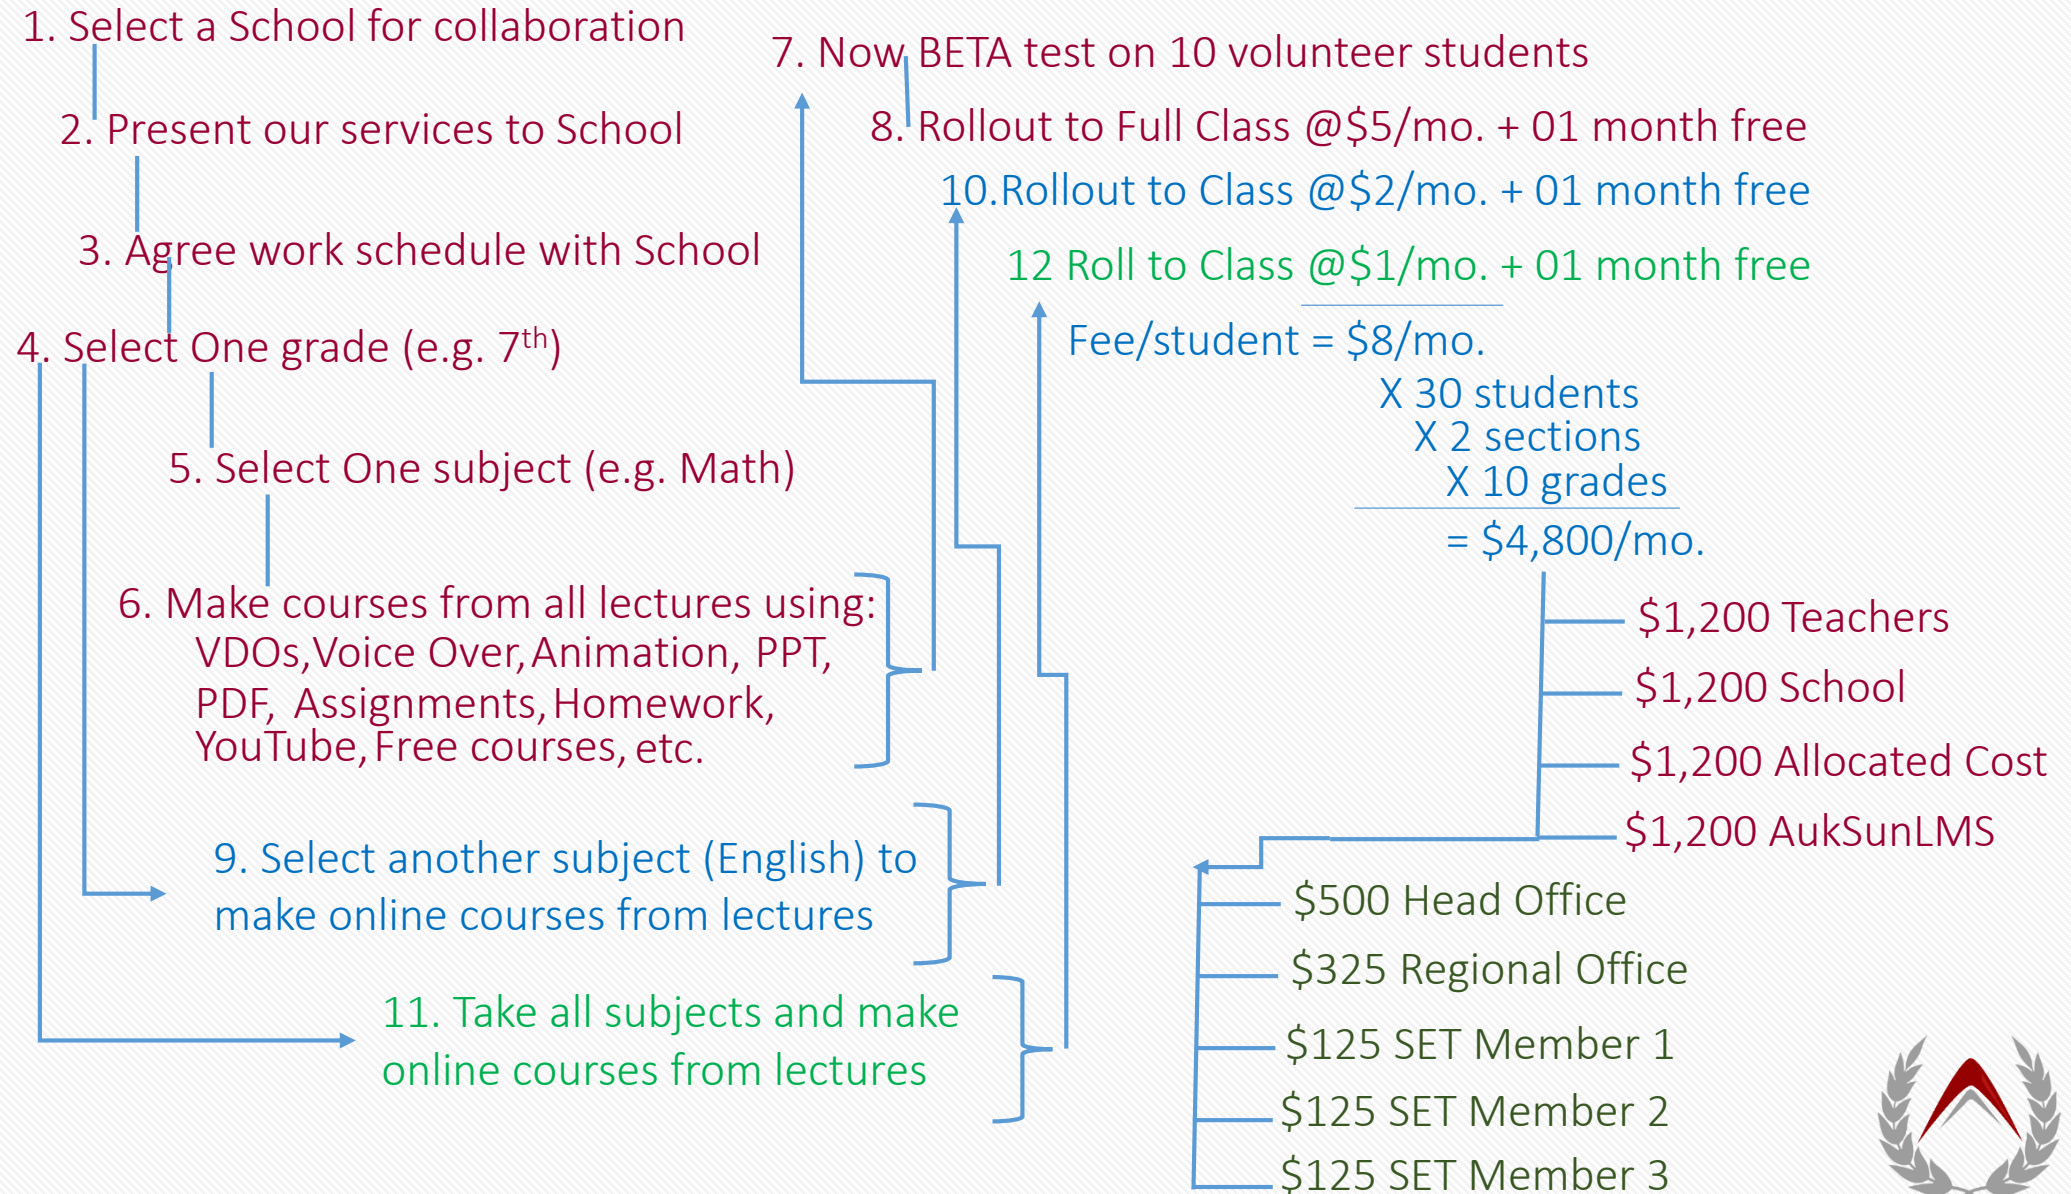

School Collaboration Process; Step-by-step